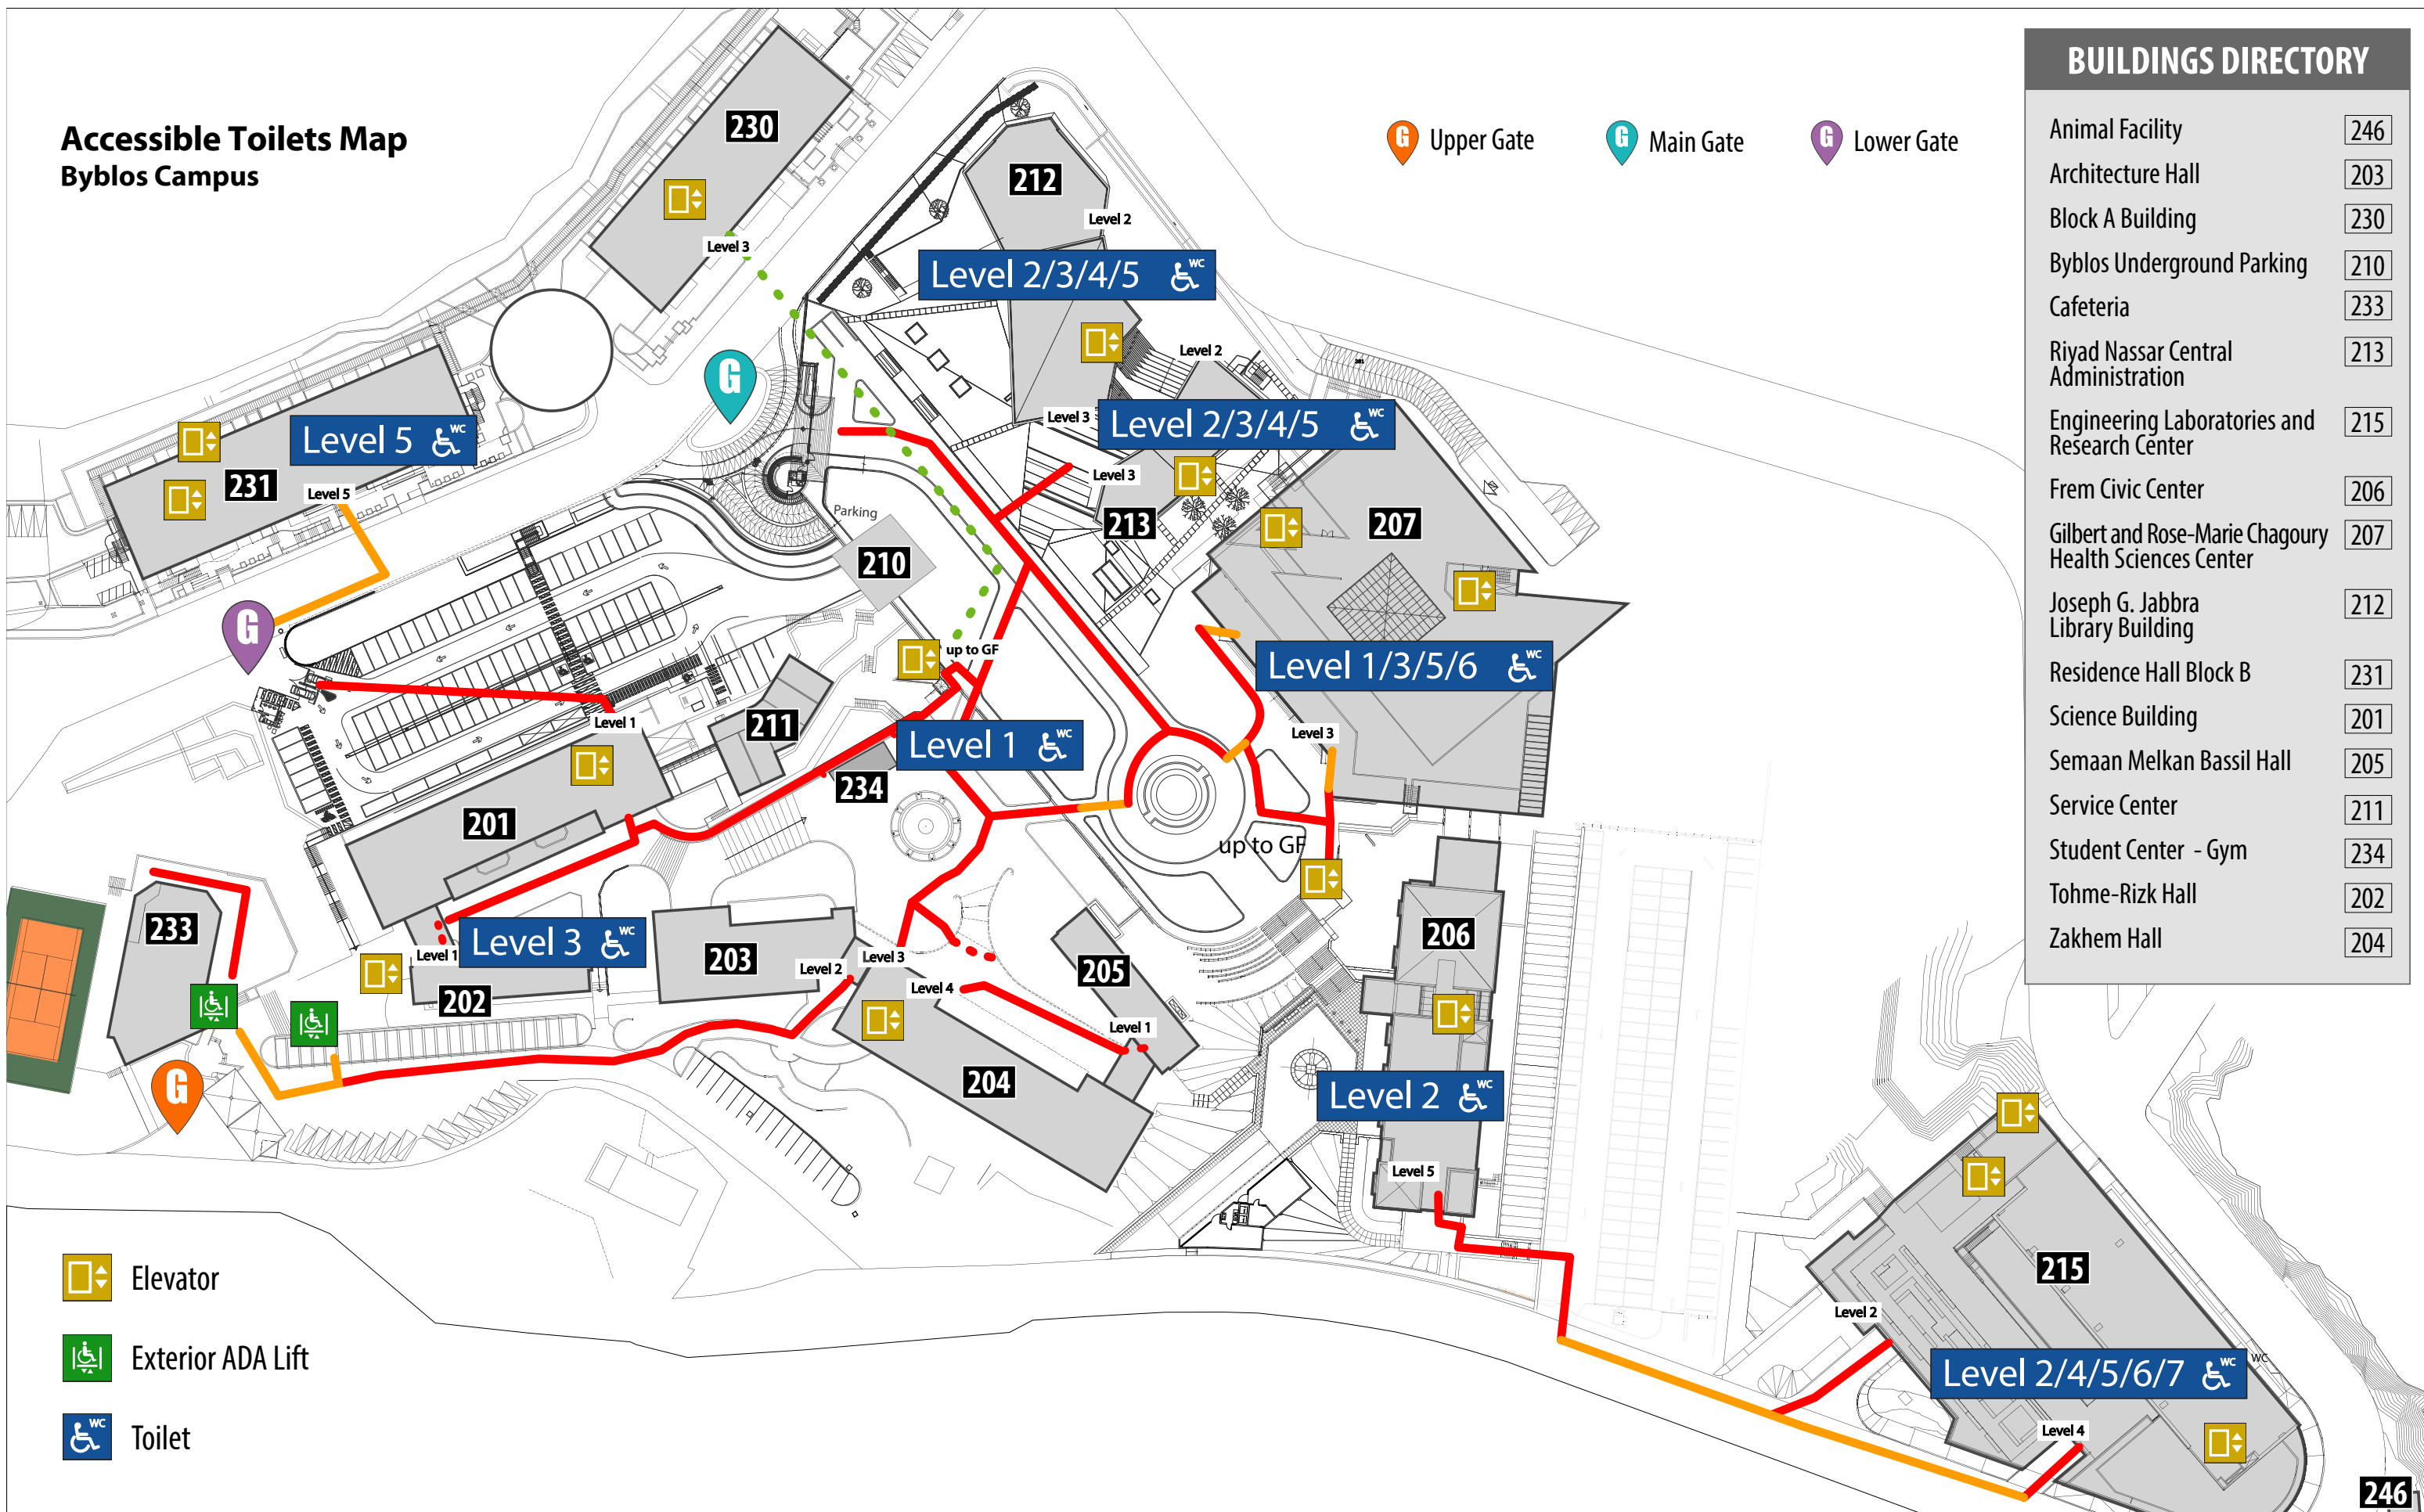

Accessible Routes Plan Byblos Campus

Upper Gate Main Gate Lower Gate

BUILDINGS DIRECTORY

Animal Facility	246
Architecture Hall	203
Block A Building	230
Byblos Underground Parking	210
Cafeteria	233
Riyad Nassar Central Administration	213
Engineering Laboratories and Research Center	215
Frem Civic Center	206
Gilbert and Rose-Marie Chagoury Health Sciences Center	207
Joseph G. Jabbra Library Building	212
Residence Hall Block B	231
Science Building	201
Semaan Melkan Bassil Hall	205
Service Center	211
Student Center - Gym	234
Tohme-Rizk Hall	202
Zakhem Hall	204

Elevator
 Exterior ADA Lift

Accessible Path
 Accessible Path Through the Building
 Accessible Underground Tunnel (From UGP B2 to Block A)
 Accessible Path (Support Needed)

Accessible Toilets Map Byblos Campus

Upper Gate Main Gate Lower Gate

BUILDINGS DIRECTORY

Animal Facility	246
Architecture Hall	203
Block A Building	230
Byblos Underground Parking	210
Cafeteria	233
Riyad Nassar Central Administration	213
Engineering Laboratories and Research Center	215
Frem Civic Center	206
Gilbert and Rose-Marie Chagoury Health Sciences Center	207
Joseph G. Jabbra Library Building	212
Residence Hall Block B	231
Science Building	201
Semaan Melkan Bassil Hall	205
Service Center	211
Student Center - Gym	234
Tohme-Rizk Hall	202
Zakhem Hall	204

- Elevator
- Exterior ADA Lift
- Toilet

Accessible Path

Accessible Path
Through the Building

Accessible Underground Tunnel
(From UGP B2 to Block A)

Accessible Path
(Support Needed)

Public Spaces

March, 2020