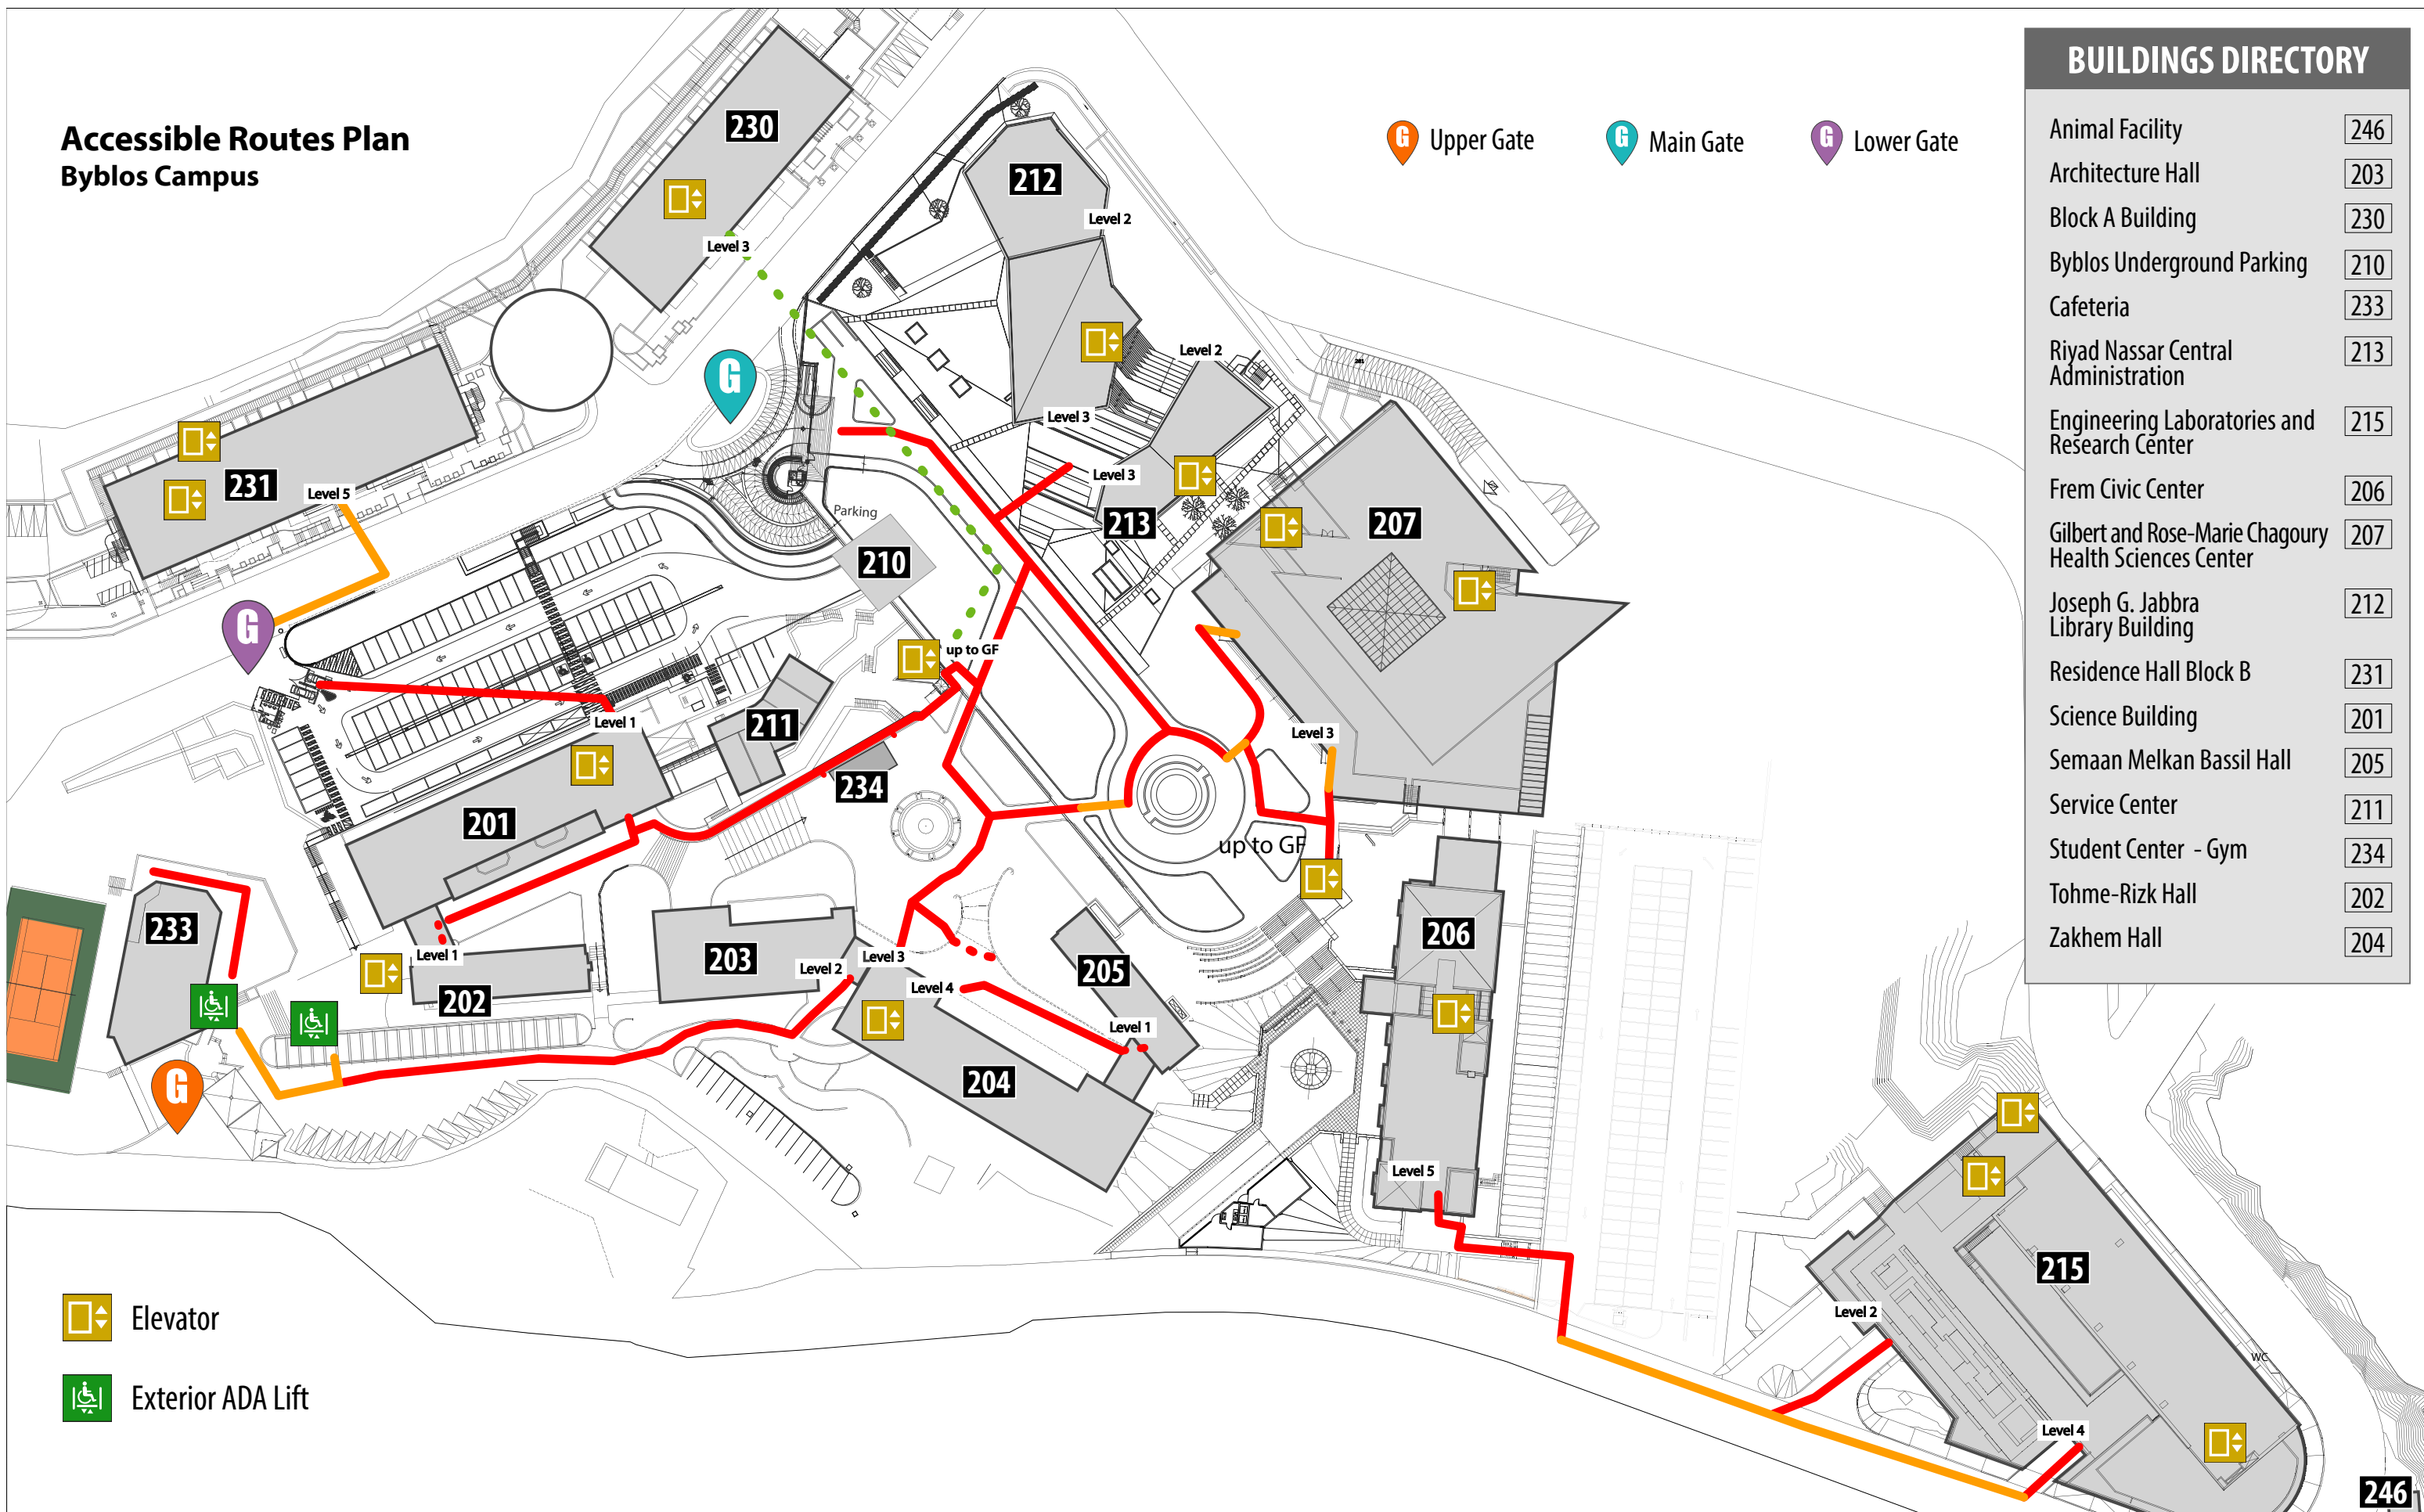

FACILITIES MANAGEMENT

Accessibility Plan Byblos Campus

➔ **Accessible Routes Map**

➔ **Accessible Toilets Map**

➔ **Accessible Parkings Map**

 **Upper Gate**

 **Main Gate**

 **Lower Gate**

 **Elevator**

 **Exterior ADA Lift**

 **Toilet**

 **Accessible Parking**

 **Accessible Path**

 **Accessible Path
Through the Building**

 **Accessible Underground Tunnel
(From UGP B2 to Block A)**

 **Accessible Path
(Support Needed)**

Accessible Routes Plan Byblos Campus

Upper Gate Main Gate Lower Gate

BUILDINGS DIRECTORY

Animal Facility	246
Architecture Hall	203
Block A Building	230
Byblos Underground Parking	210
Cafeteria	233
Riyad Nassar Central Administration	213
Engineering Laboratories and Research Center	215
Frem Civic Center	206
Gilbert and Rose-Marie Chagoury Health Sciences Center	207
Joseph G. Jabbra Library Building	212
Residence Hall Block B	231
Science Building	201
Semaan Melkan Bassil Hall	205
Service Center	211
Student Center - Gym	234
Tohme-Rizk Hall	202
Zakhem Hall	204

- Elevator
- Exterior ADA Lift
- Toilet

Accessible Path

Accessible Path
Through the Building

Accessible Underground Tunnel
(From UGP B2 to Block A)

Accessible Path
(Support Needed)

Public Spaces

March, 2020