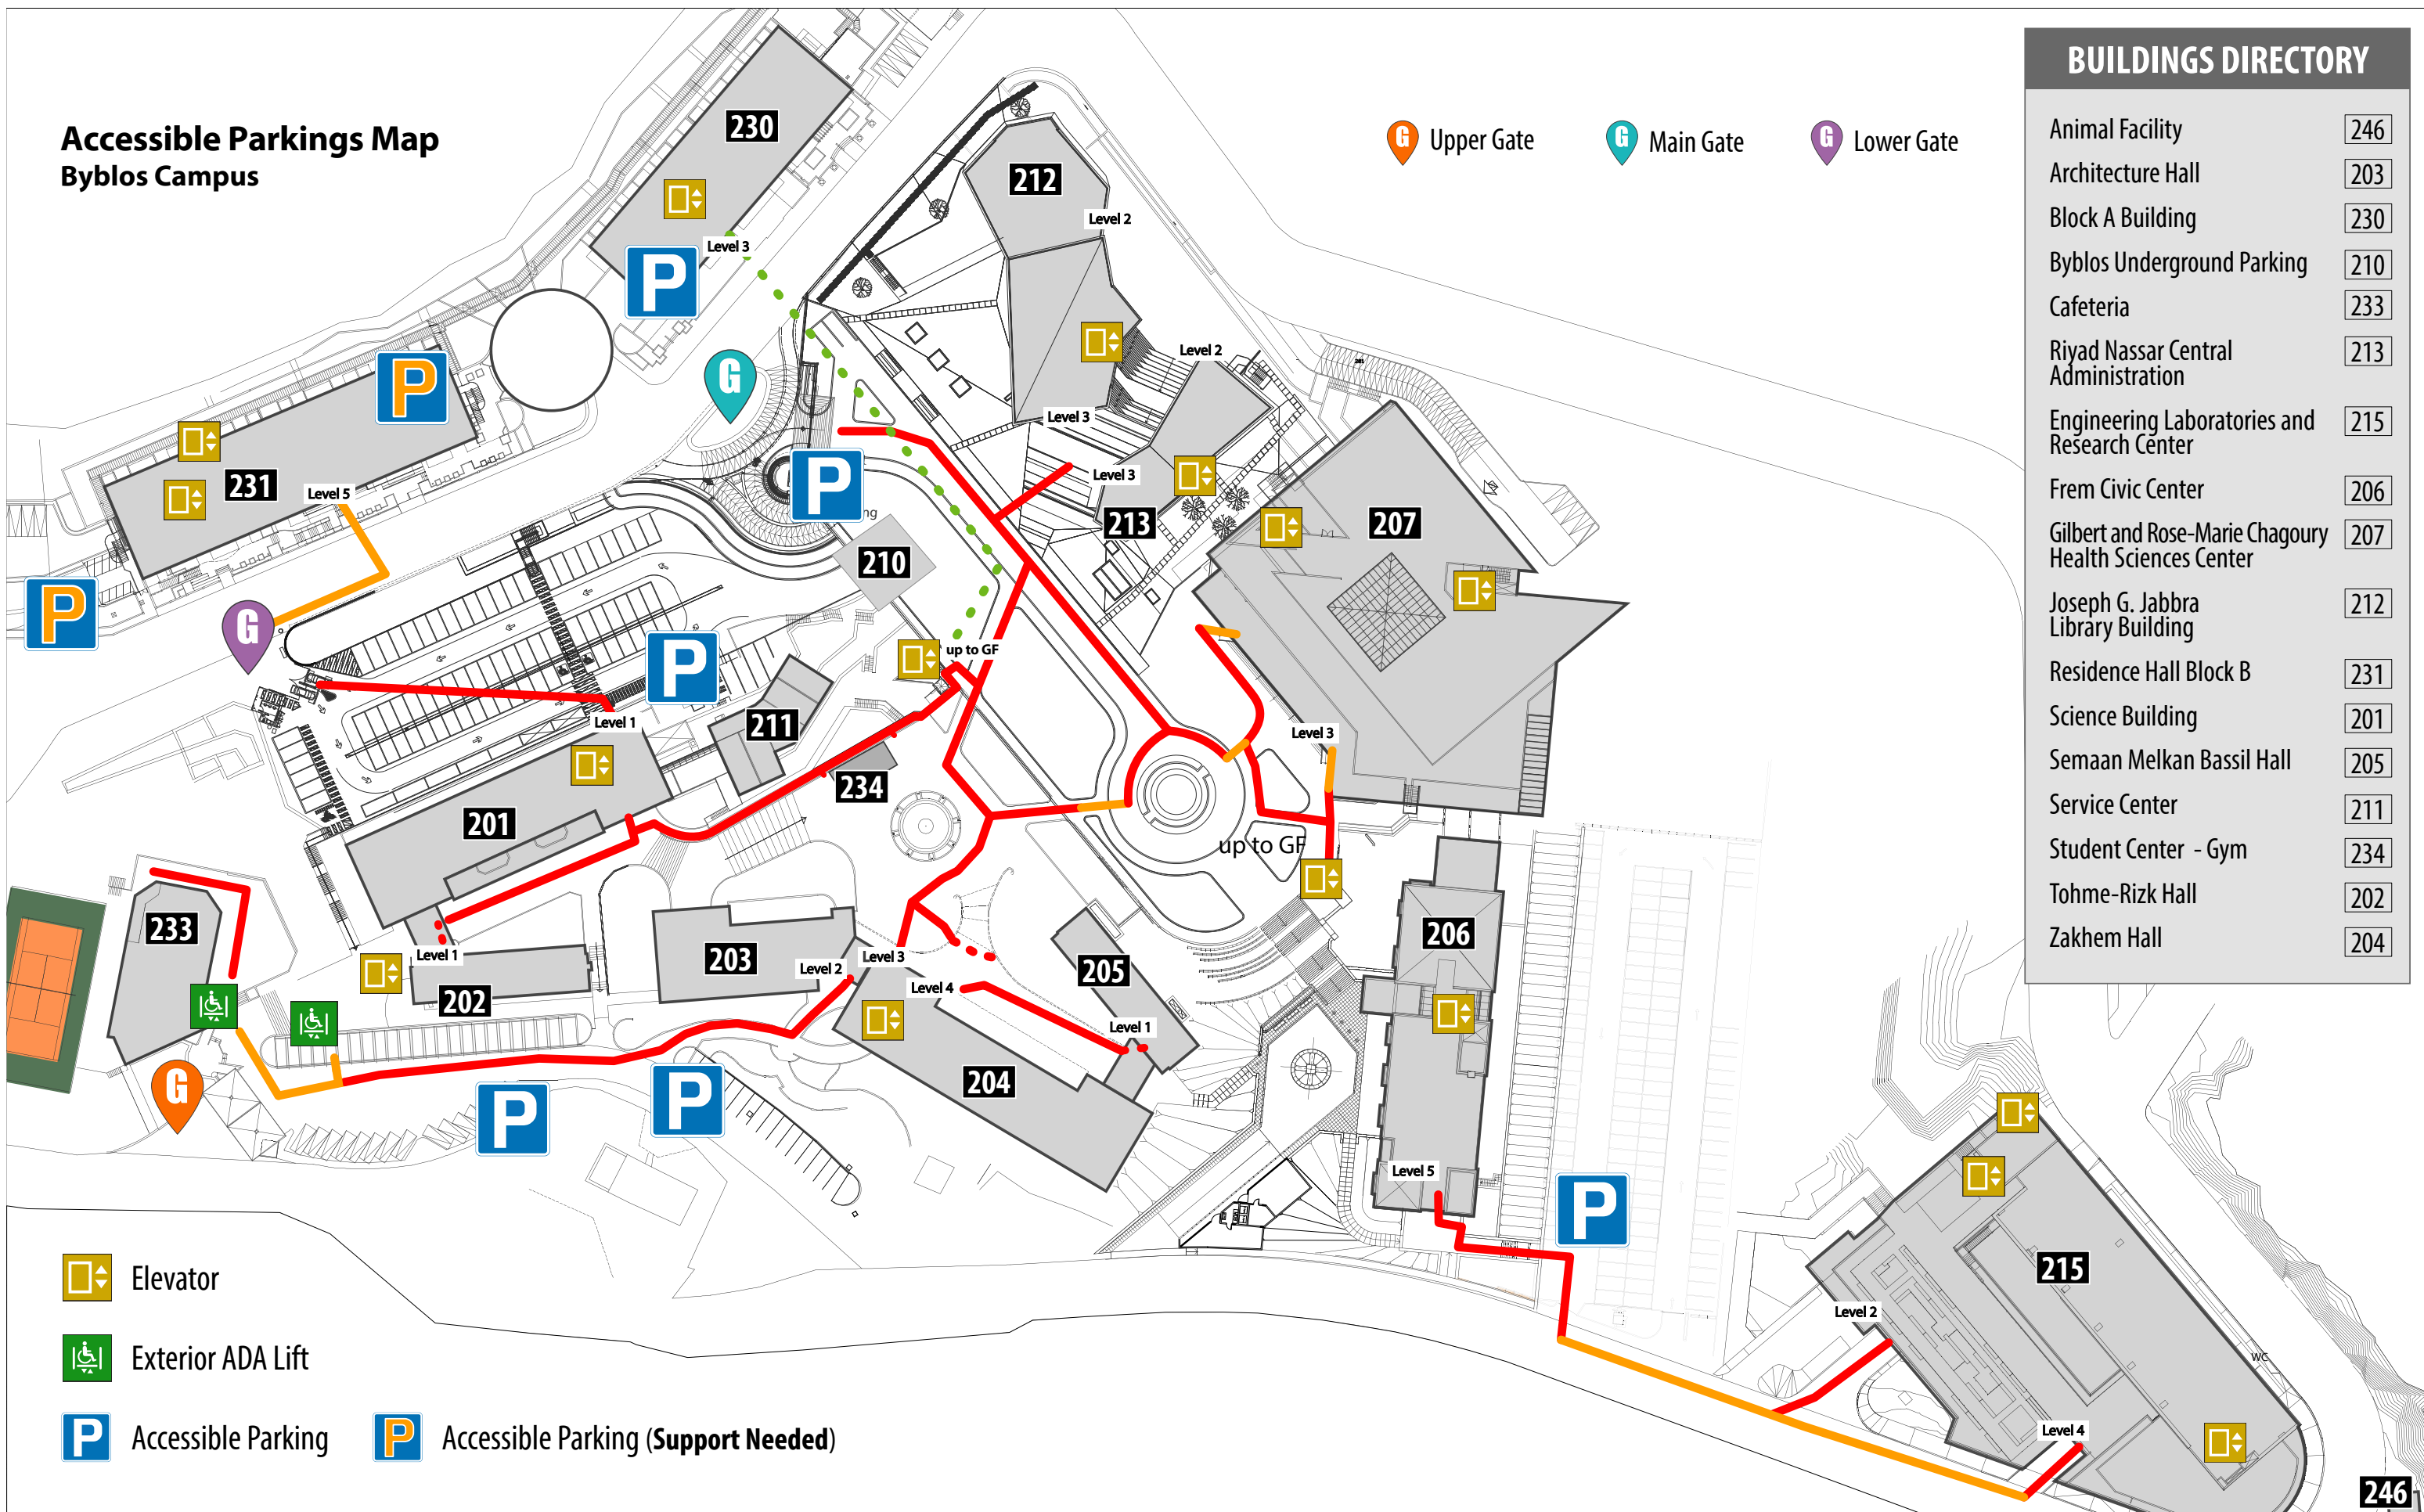

 **Elevator**

 **Exterior ADA Lift**

 **Toilet**

 **Accessible Parking**

 **Accessible Path**

 **Accessible Path
Through the Building**

 **Accessible Underground Tunnel
(From UGP B2 to Block A)**

 **Accessible Path
(Support Needed)**

- Elevator
- Exterior ADA Lift
- Toilet

Accessible Path

Accessible Path
Through the Building

Accessible Underground Tunnel
(From UGP B2 to Block A)

Accessible Path
(Support Needed)

Public Spaces

March, 2020

Accessible Parkings Map Byblos Campus

Upper Gate Main Gate Lower Gate

BUILDINGS DIRECTORY

Animal Facility	246
Architecture Hall	203
Block A Building	230
Byblos Underground Parking	210
Cafeteria	233
Riyad Nassar Central Administration	213
Engineering Laboratories and Research Center	215
Frem Civic Center	206
Gilbert and Rose-Marie Chagoury Health Sciences Center	207
Joseph G. Jabbra Library Building	212
Residence Hall Block B	231
Science Building	201
Semaan Melkan Bassil Hall	205
Service Center	211
Student Center - Gym	234
Tohme-Rizk Hall	202
Zakhem Hall	204

- Elevator
- Exterior ADA Lift
- Accessible Parking
- Accessible Parking (Support Needed)

- Accessible Path
- Accessible Path Through the Building
- Accessible Underground Tunnel (From UGP B2 to Block A)
- Accessible Path (Support Needed)