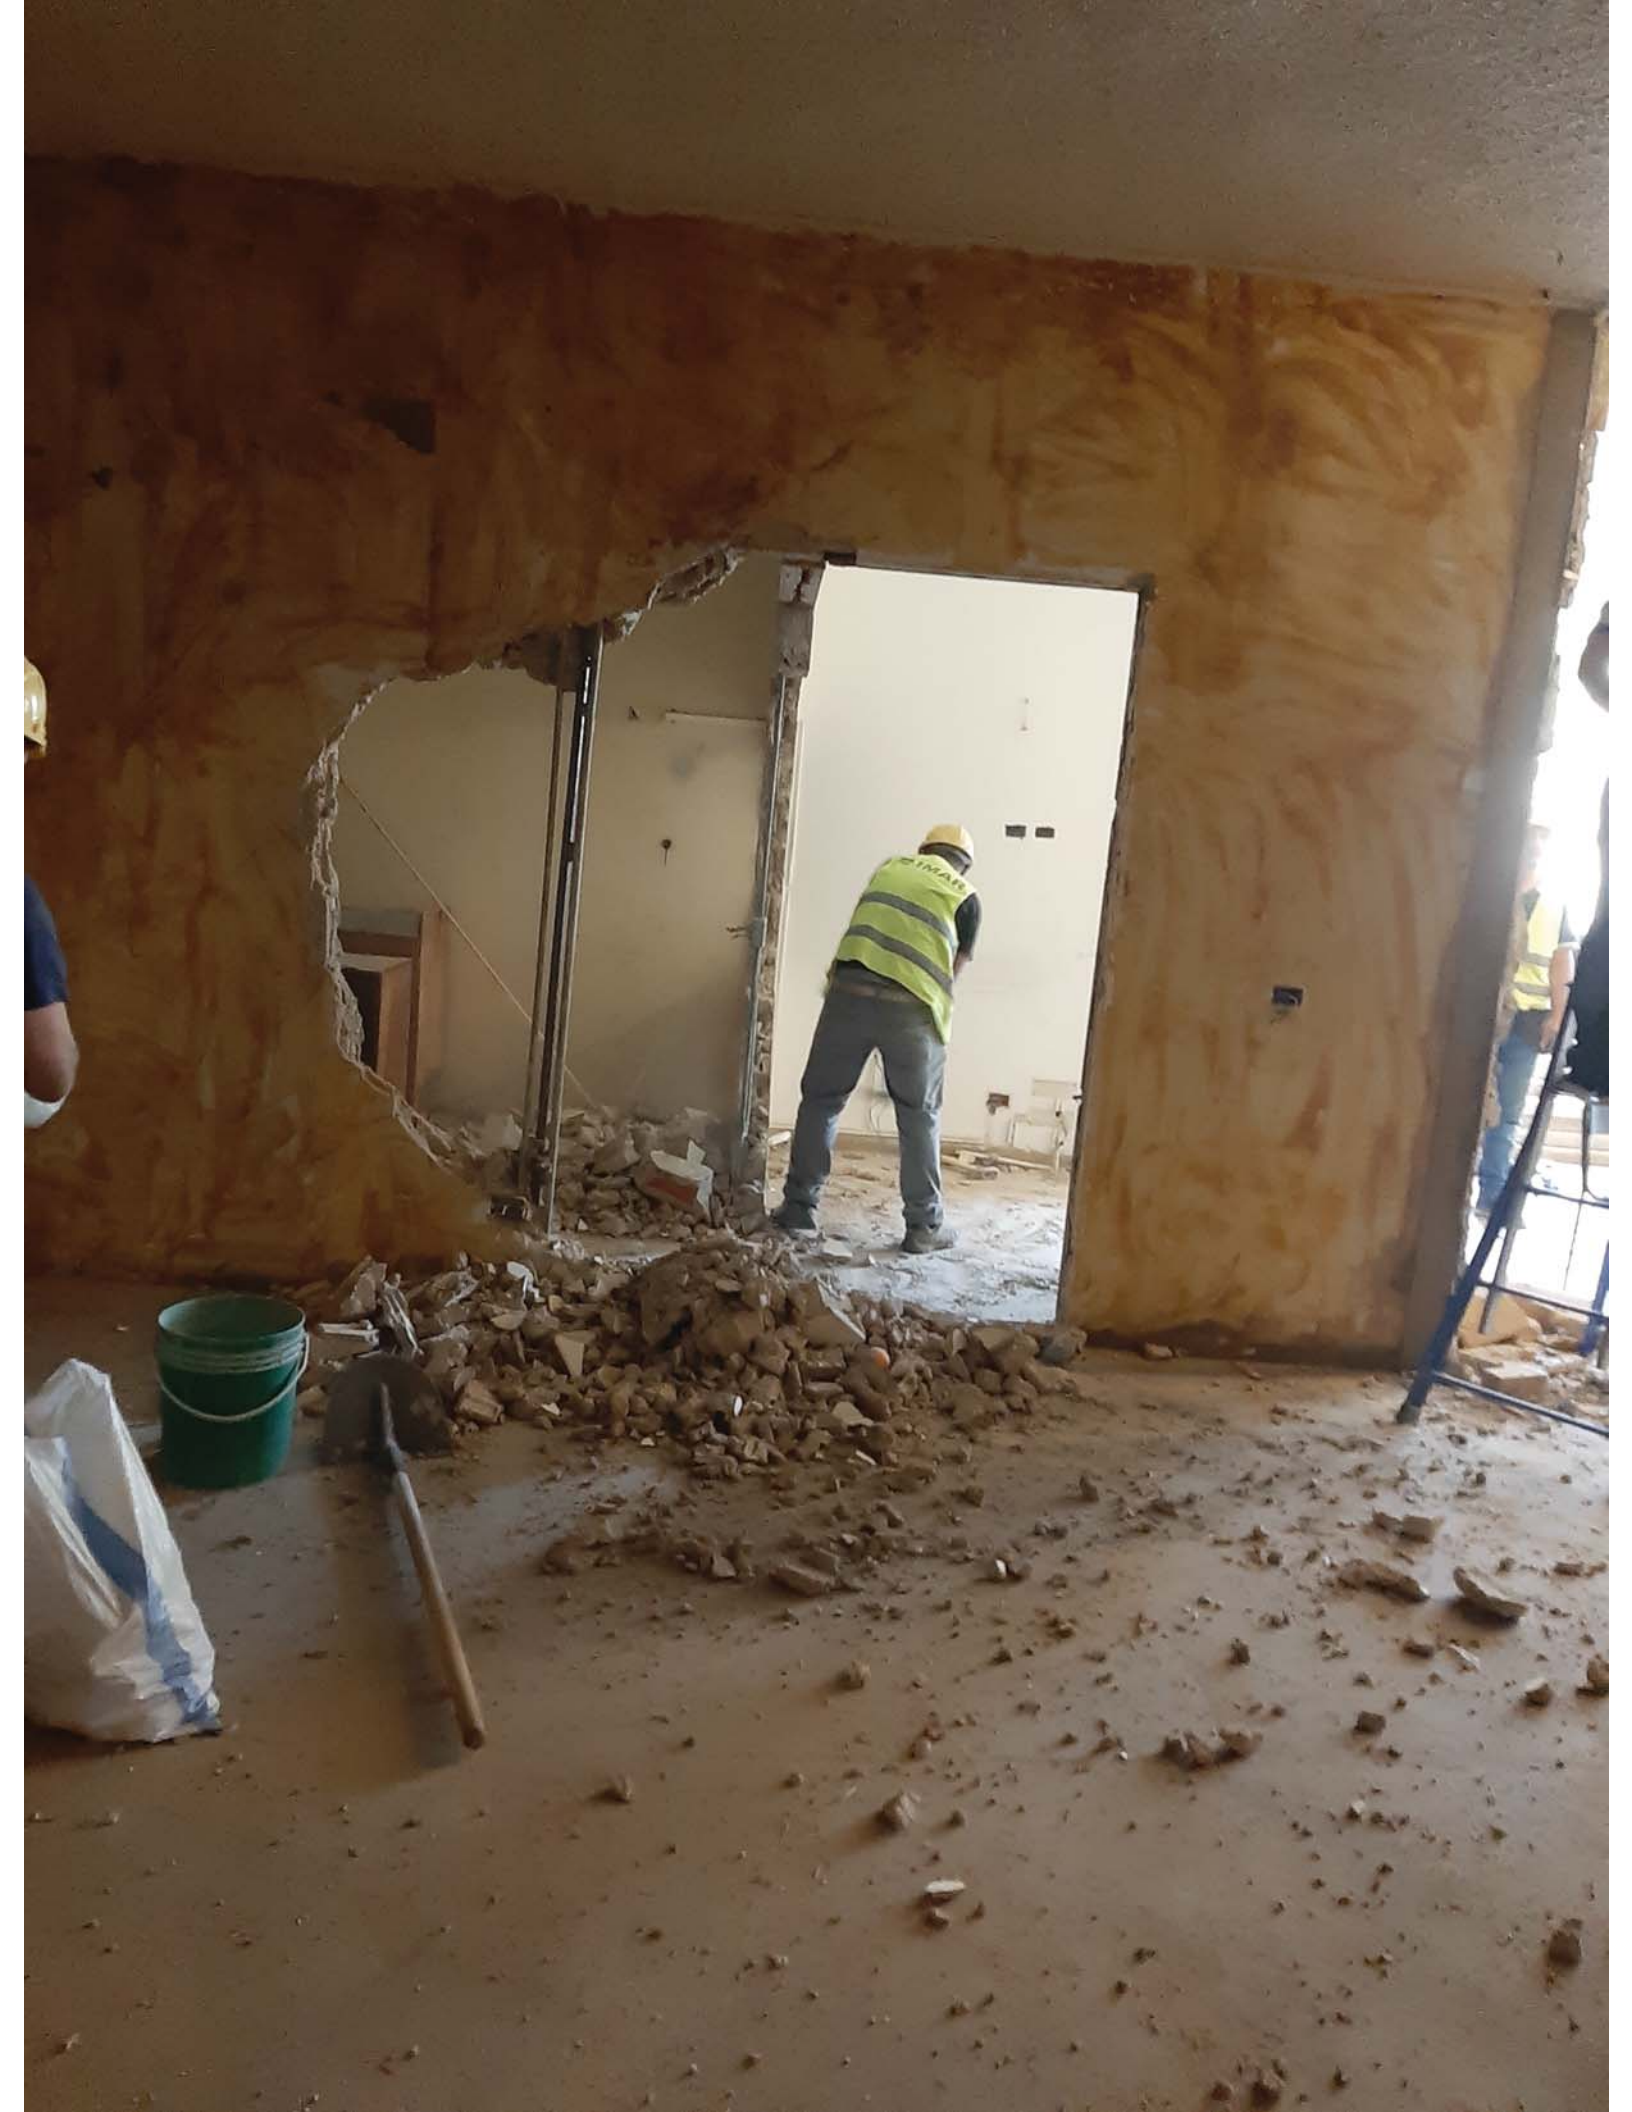

**WARNING:**  
Reflections in this  
mirror may be distorted  
by excessive heat or cold  
to cause eye injury.

NO S

FIRE ALARM  
PULL DOWN  
Simplicor

13

Hand-drawn graffiti on a white pillar, featuring a crown and a face.

Blue graffiti on a white wall that reads 'R4J'.