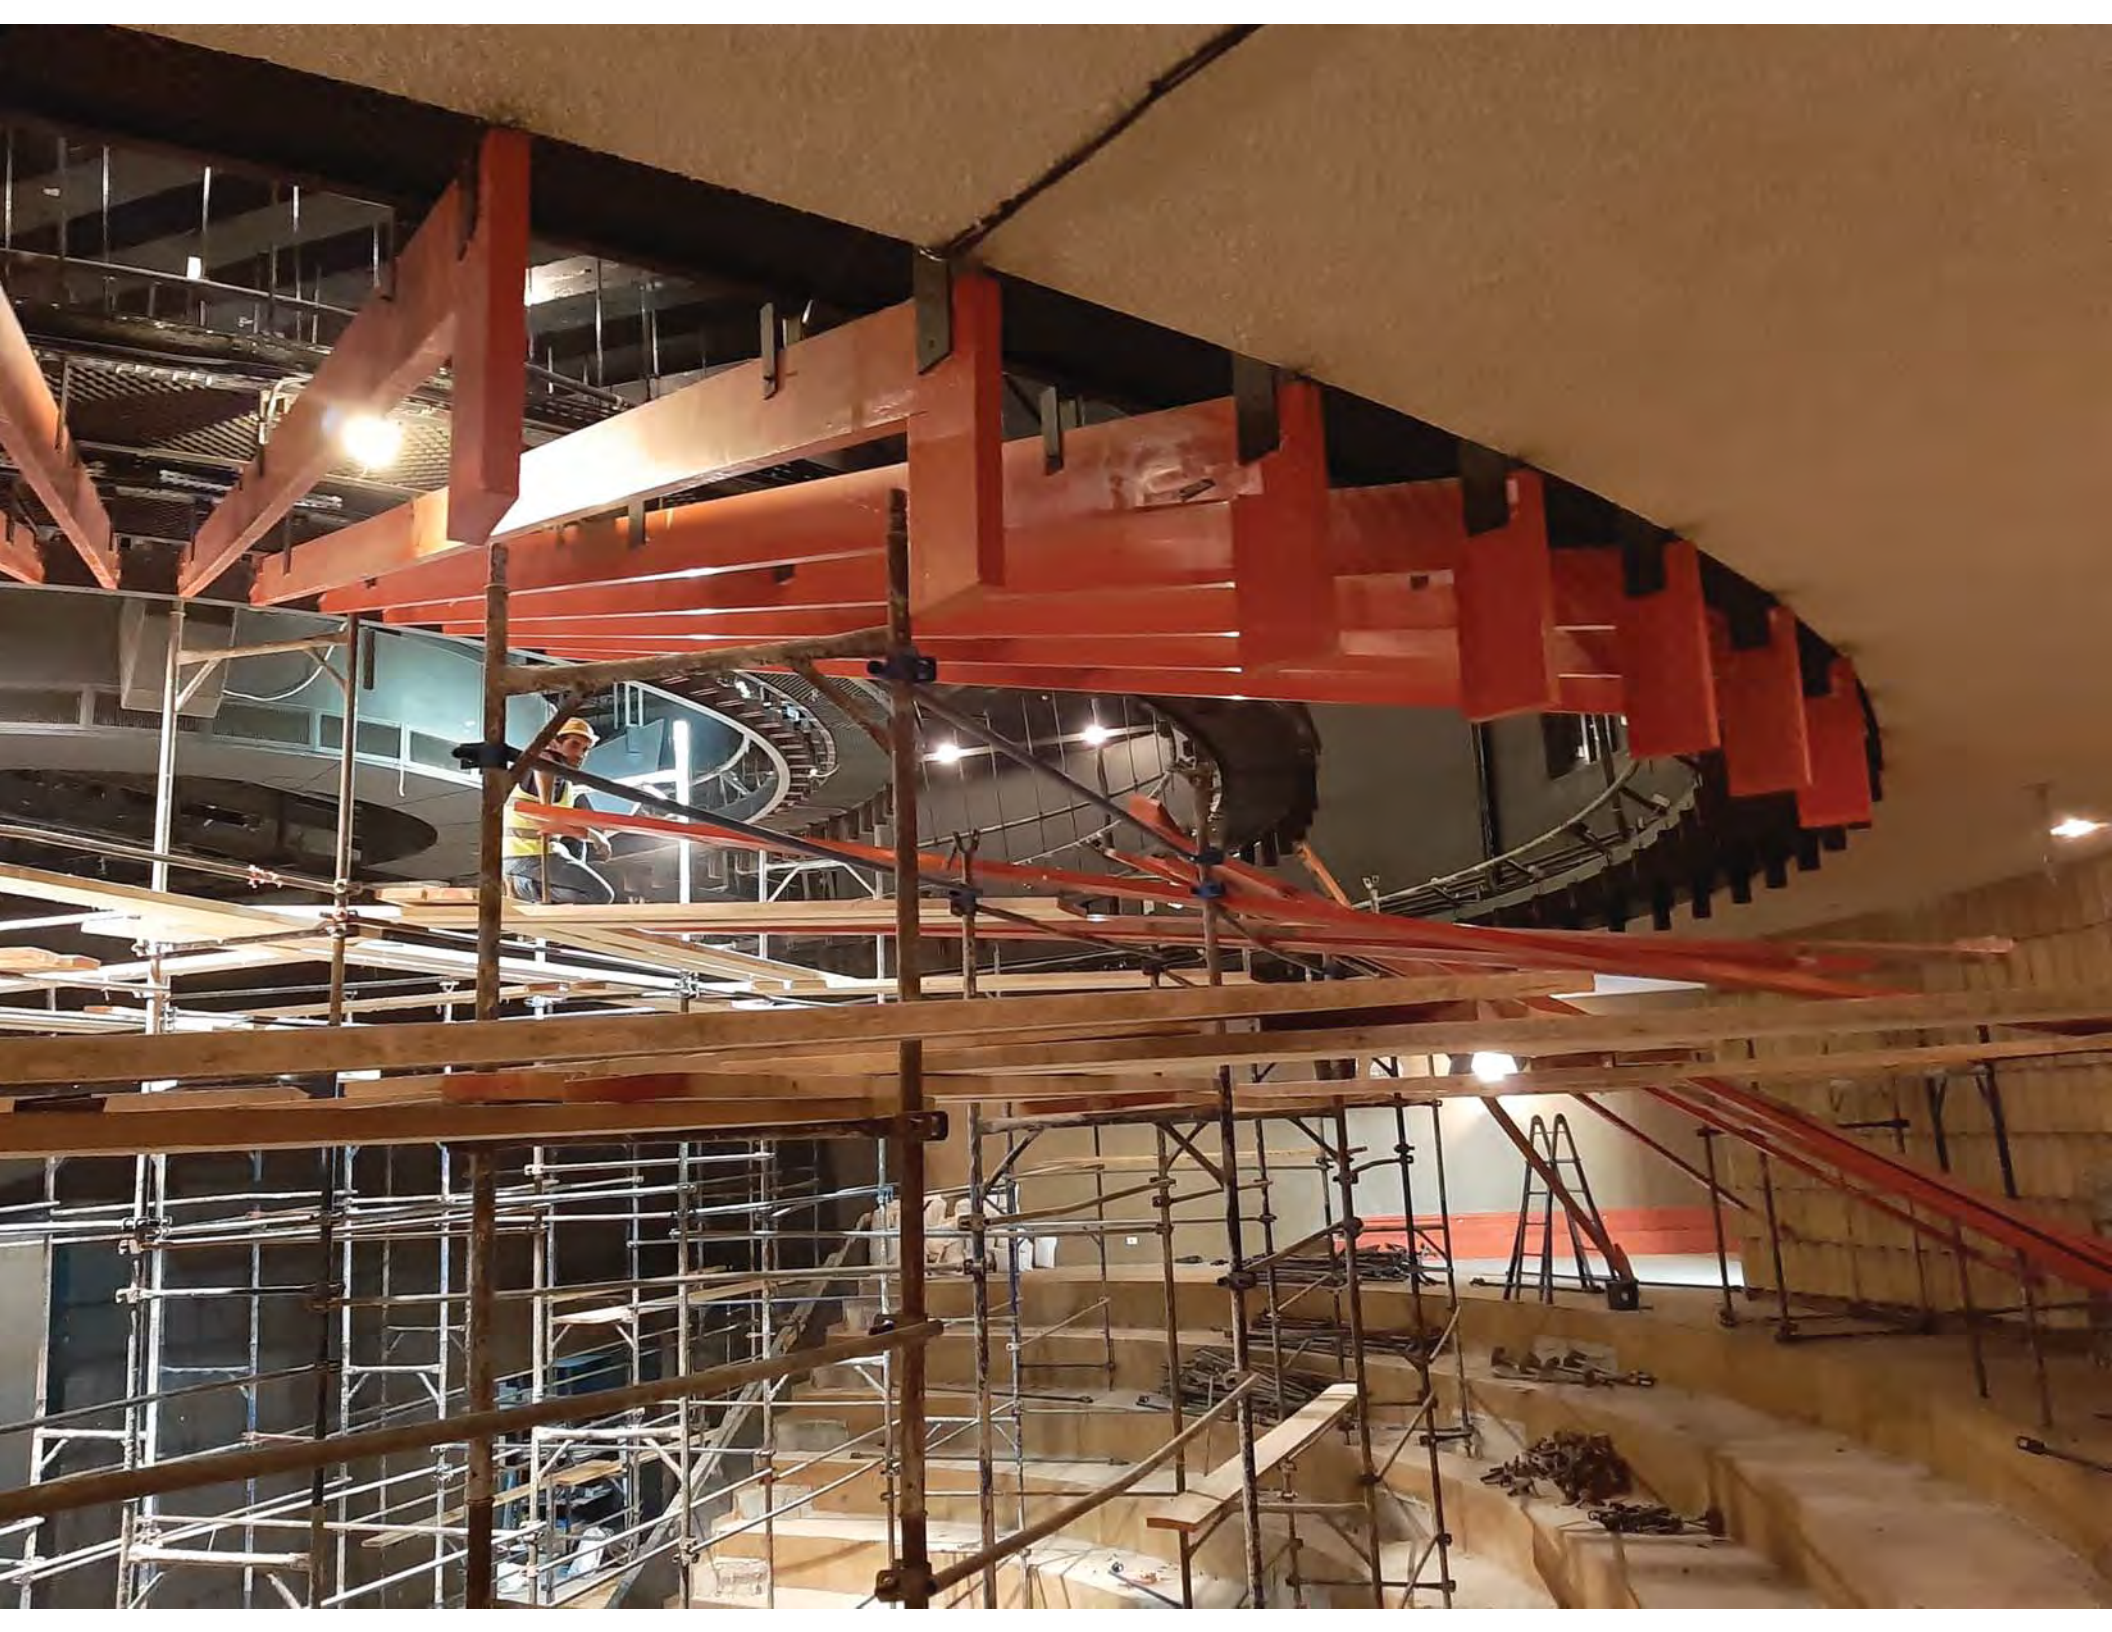

**WARNING:**  
Reflections in this  
mirror may be distorted  
by excessive heat or cold  
to cause eye injury.

NO S

FIRE ALARM  
PULL DOWN  
Simplicor

13

Hand-drawn graffiti on a white pillar, featuring a crown and a face.

Blue graffiti on a white wall that reads 'R4J'.