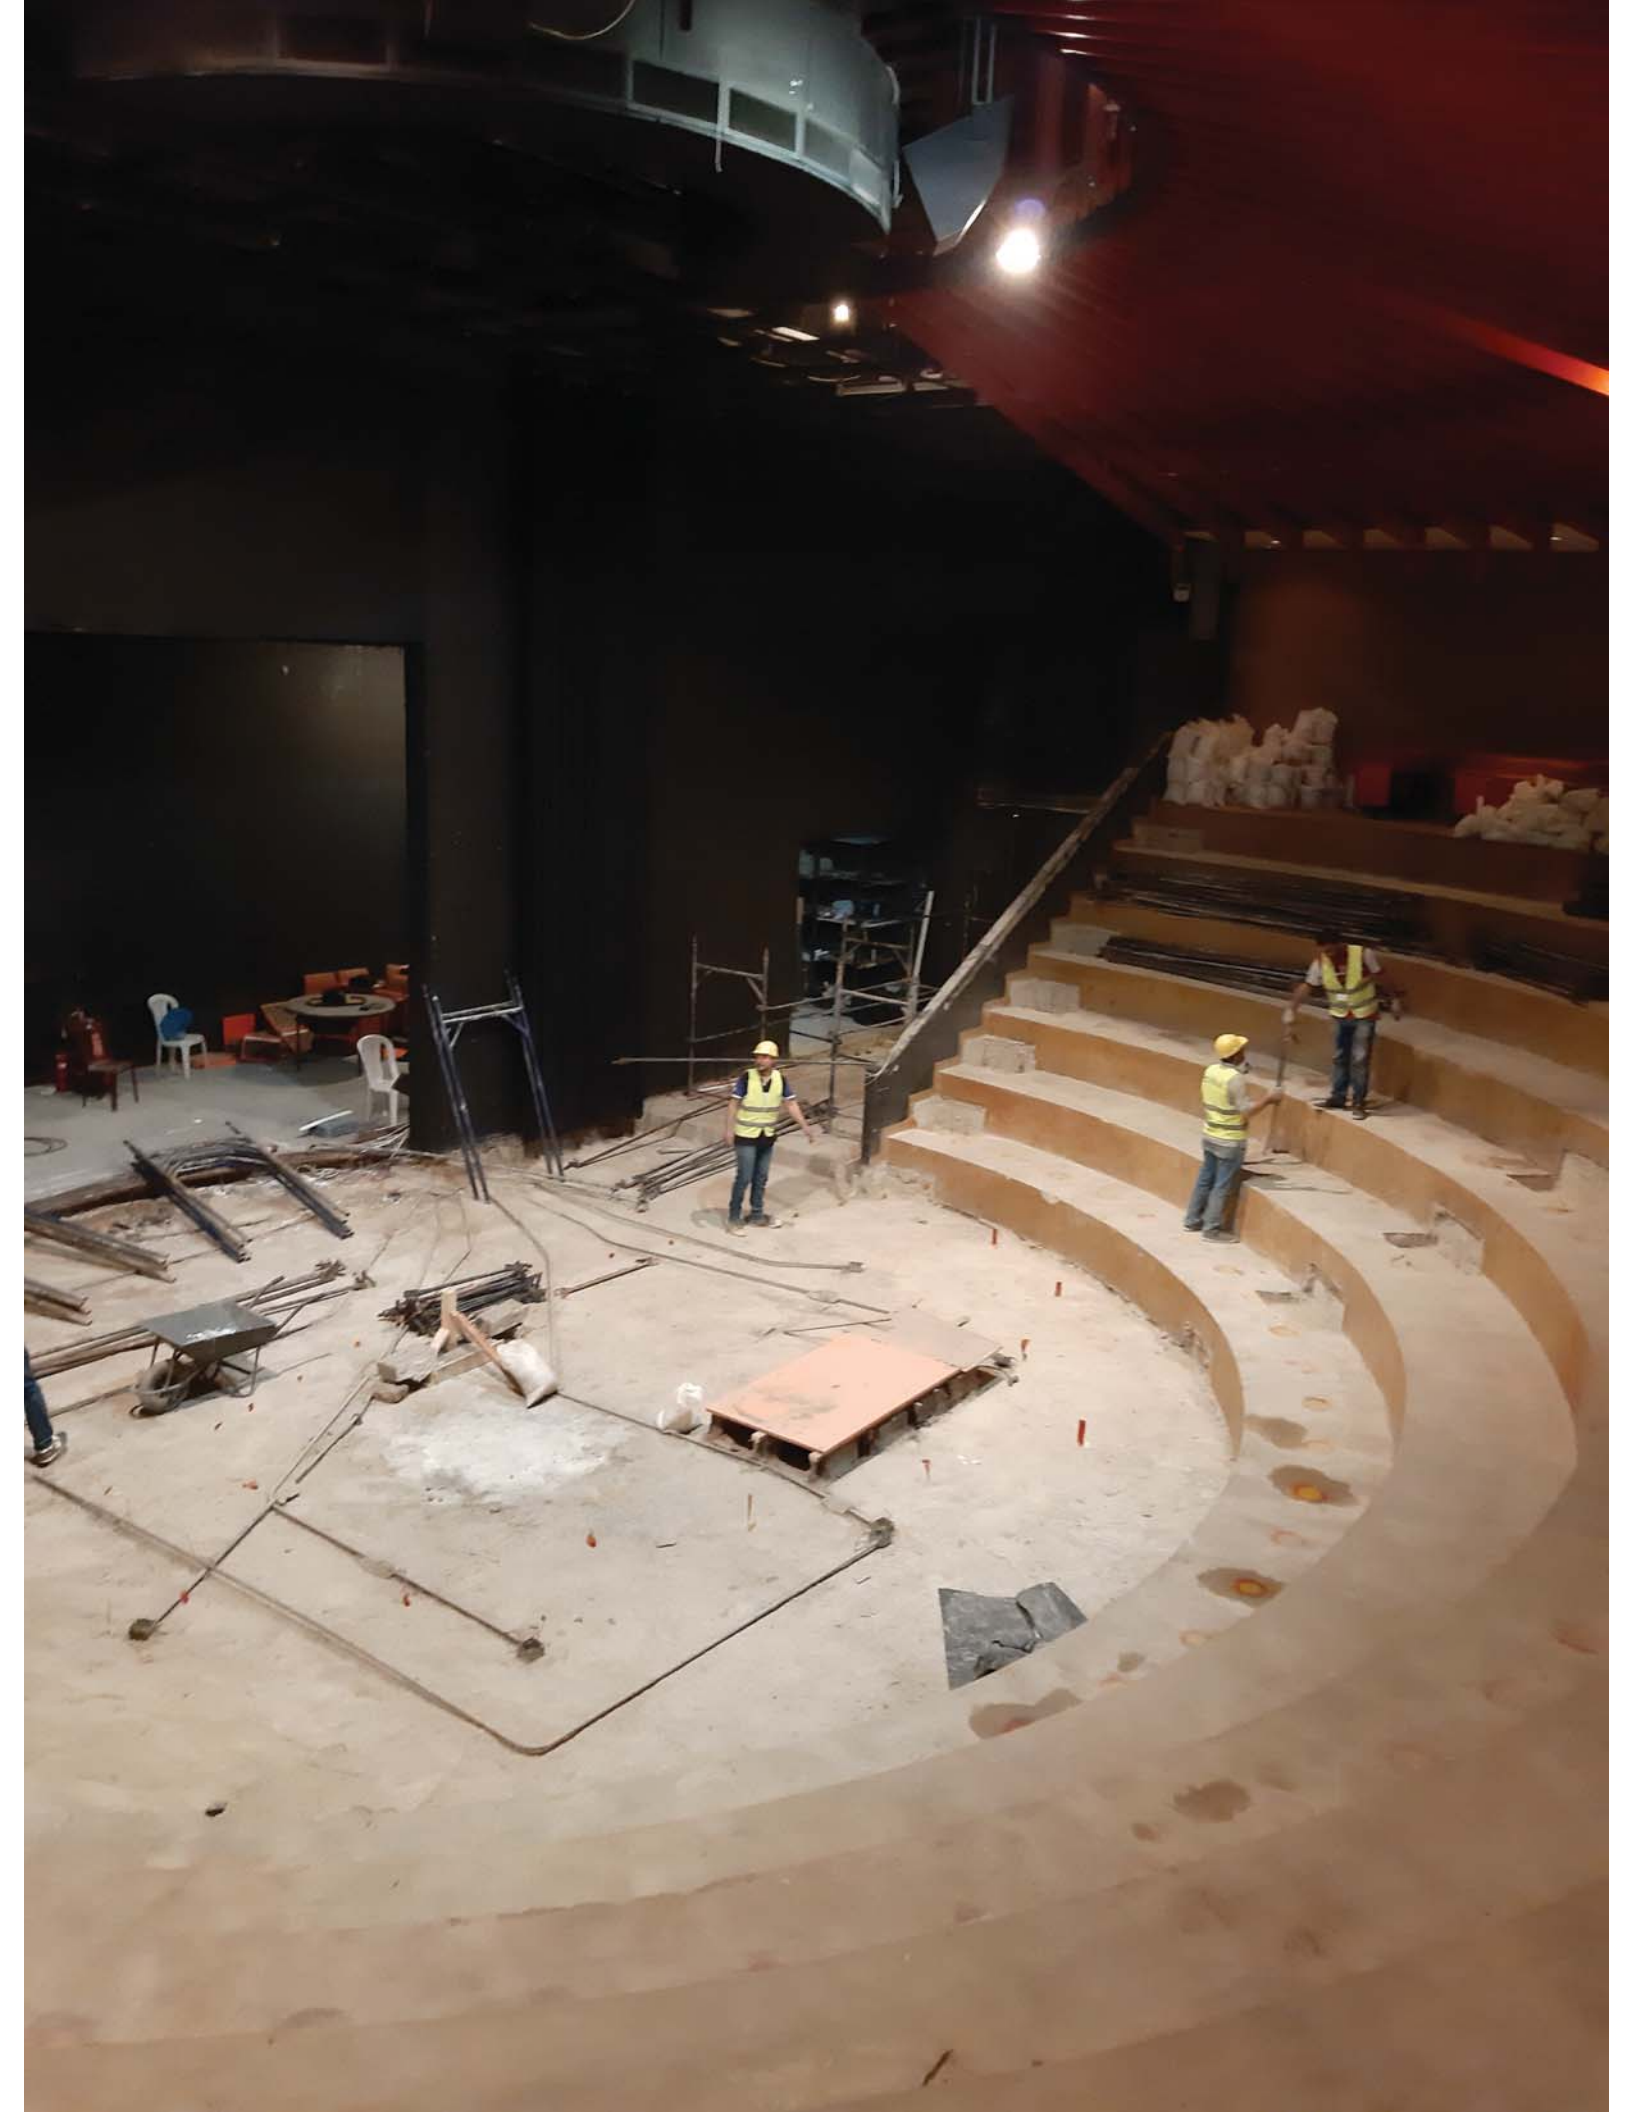

**WARNING:**  
Reflections in this  
mirror may be distorted  
by excessive heat or cold  
to cause eye injury.

NO S

FIRE ALARM  
PULL DOWN  
Simplicor

13

Hand-drawn graffiti on a white pillar, featuring a crown and a face.

Blue graffiti on a white wall that reads 'R4J'.