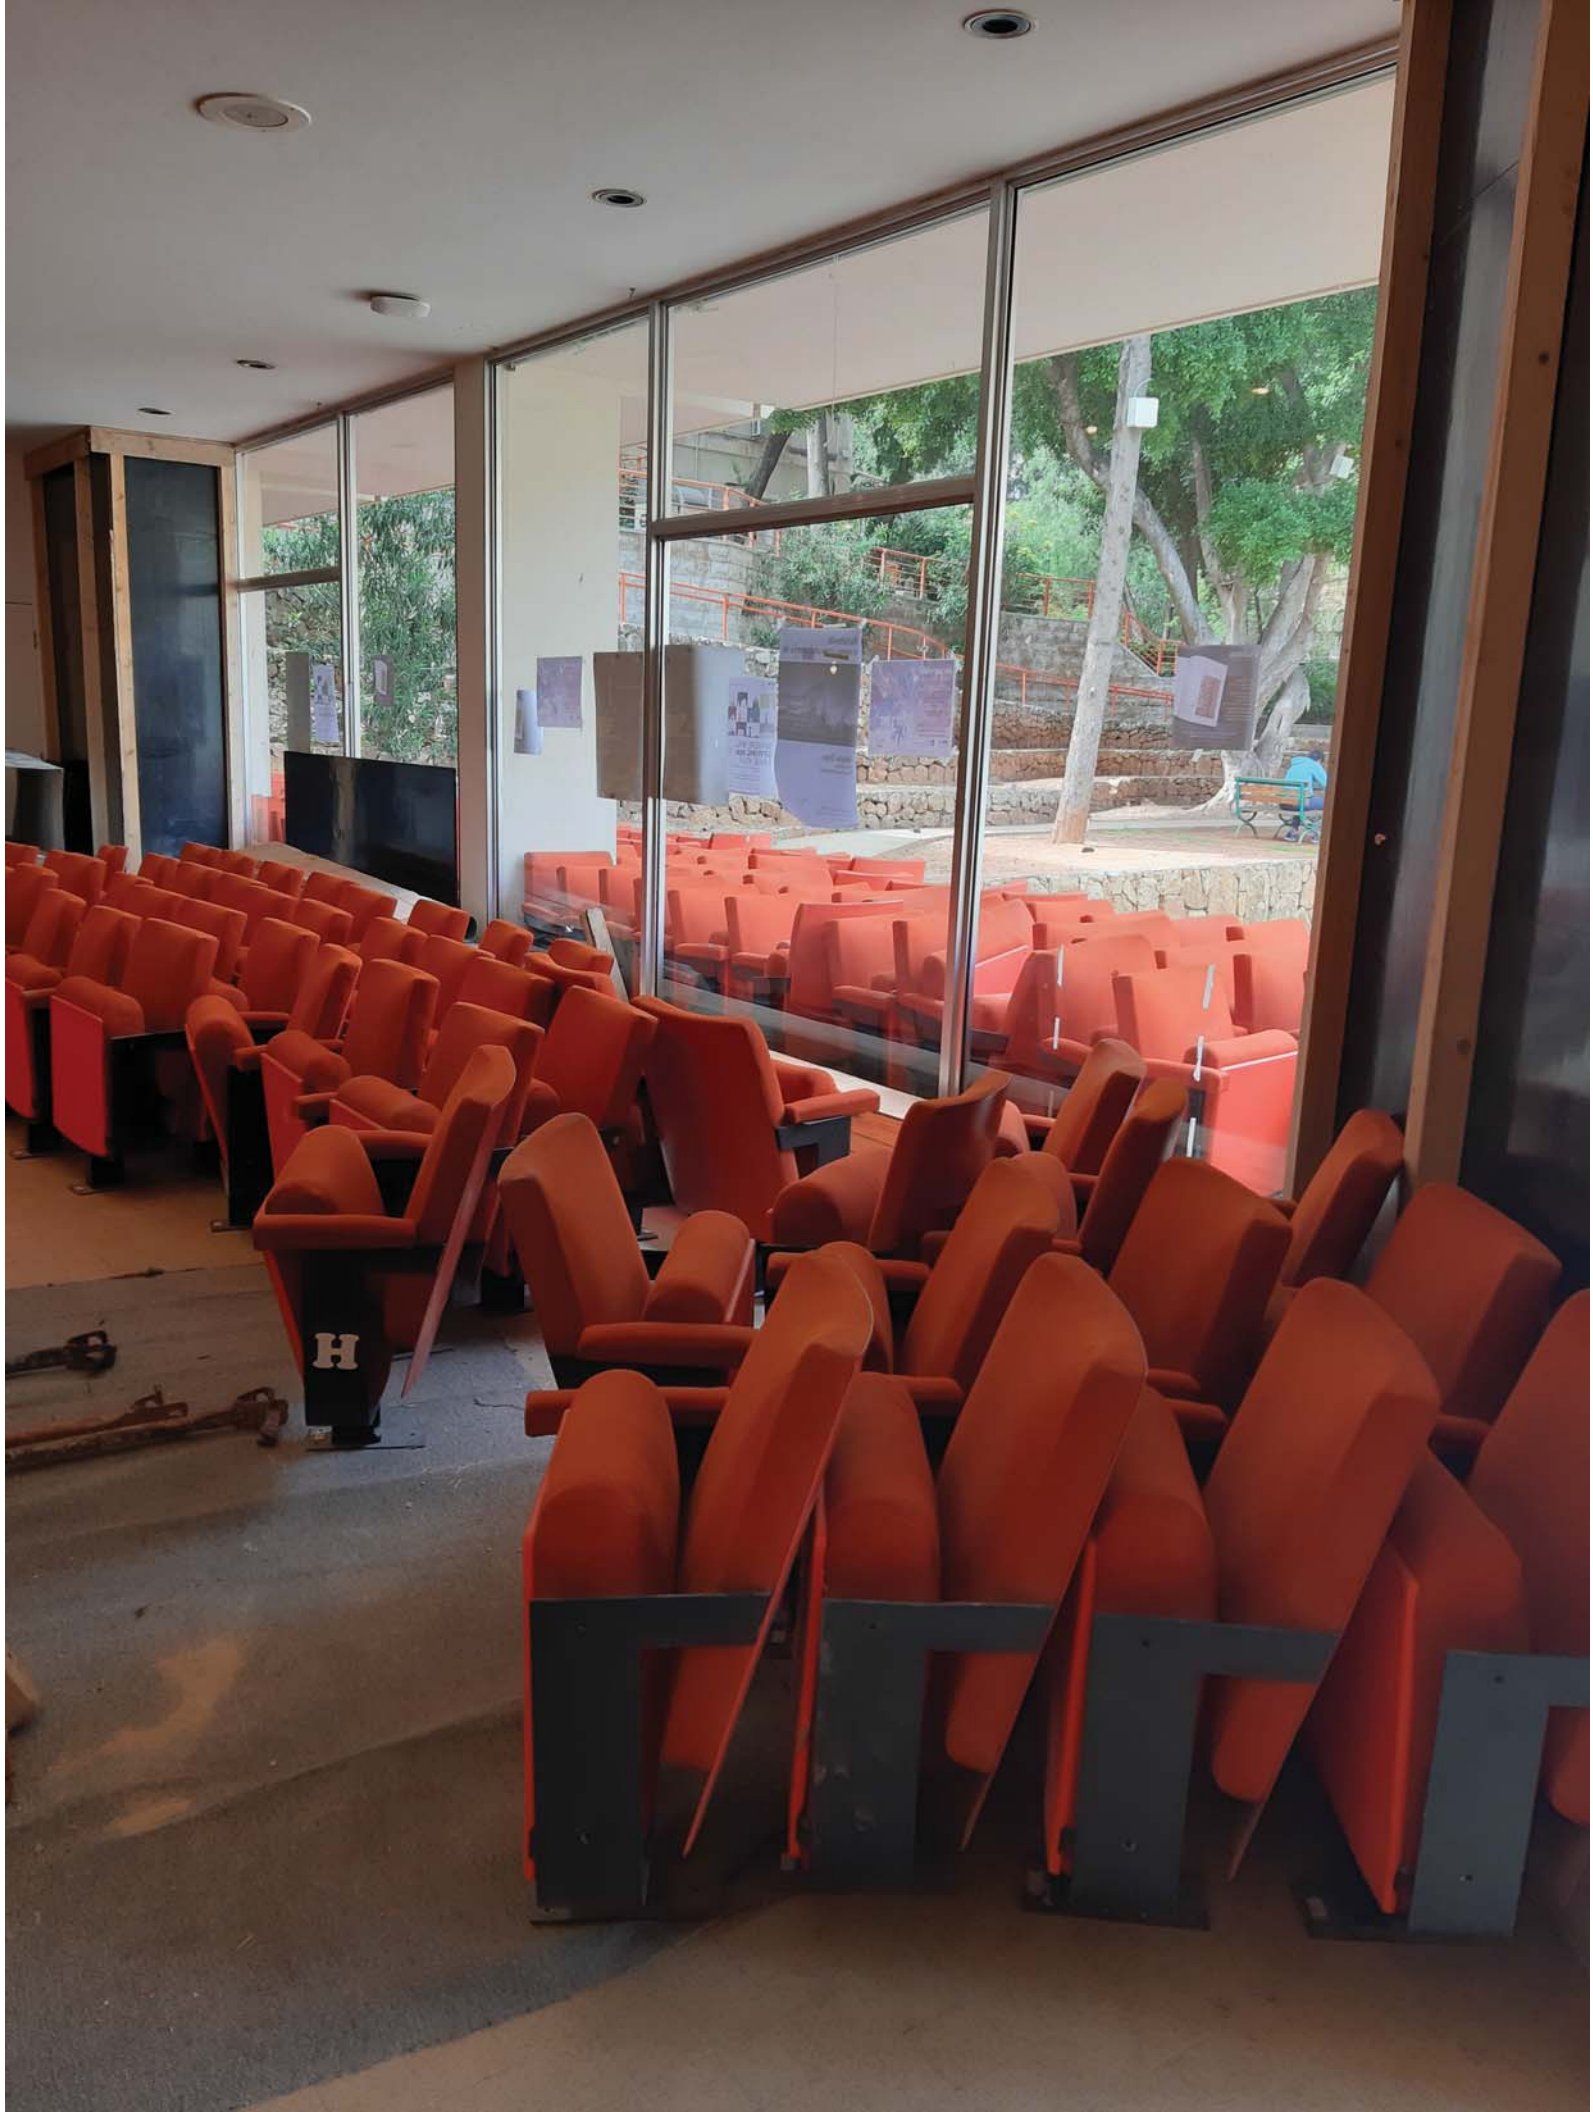

**WARNING:**  
Reflections in this  
mirror may be distorted  
by excessive heat or cold  
to cause eye injury.

NO S

FIRE ALARM  
PULL DOWN  
Simplicor

13

Hand-drawn graffiti on a white pillar, featuring a crown and a face.

Blue graffiti on a white wall that reads 'R4J'.