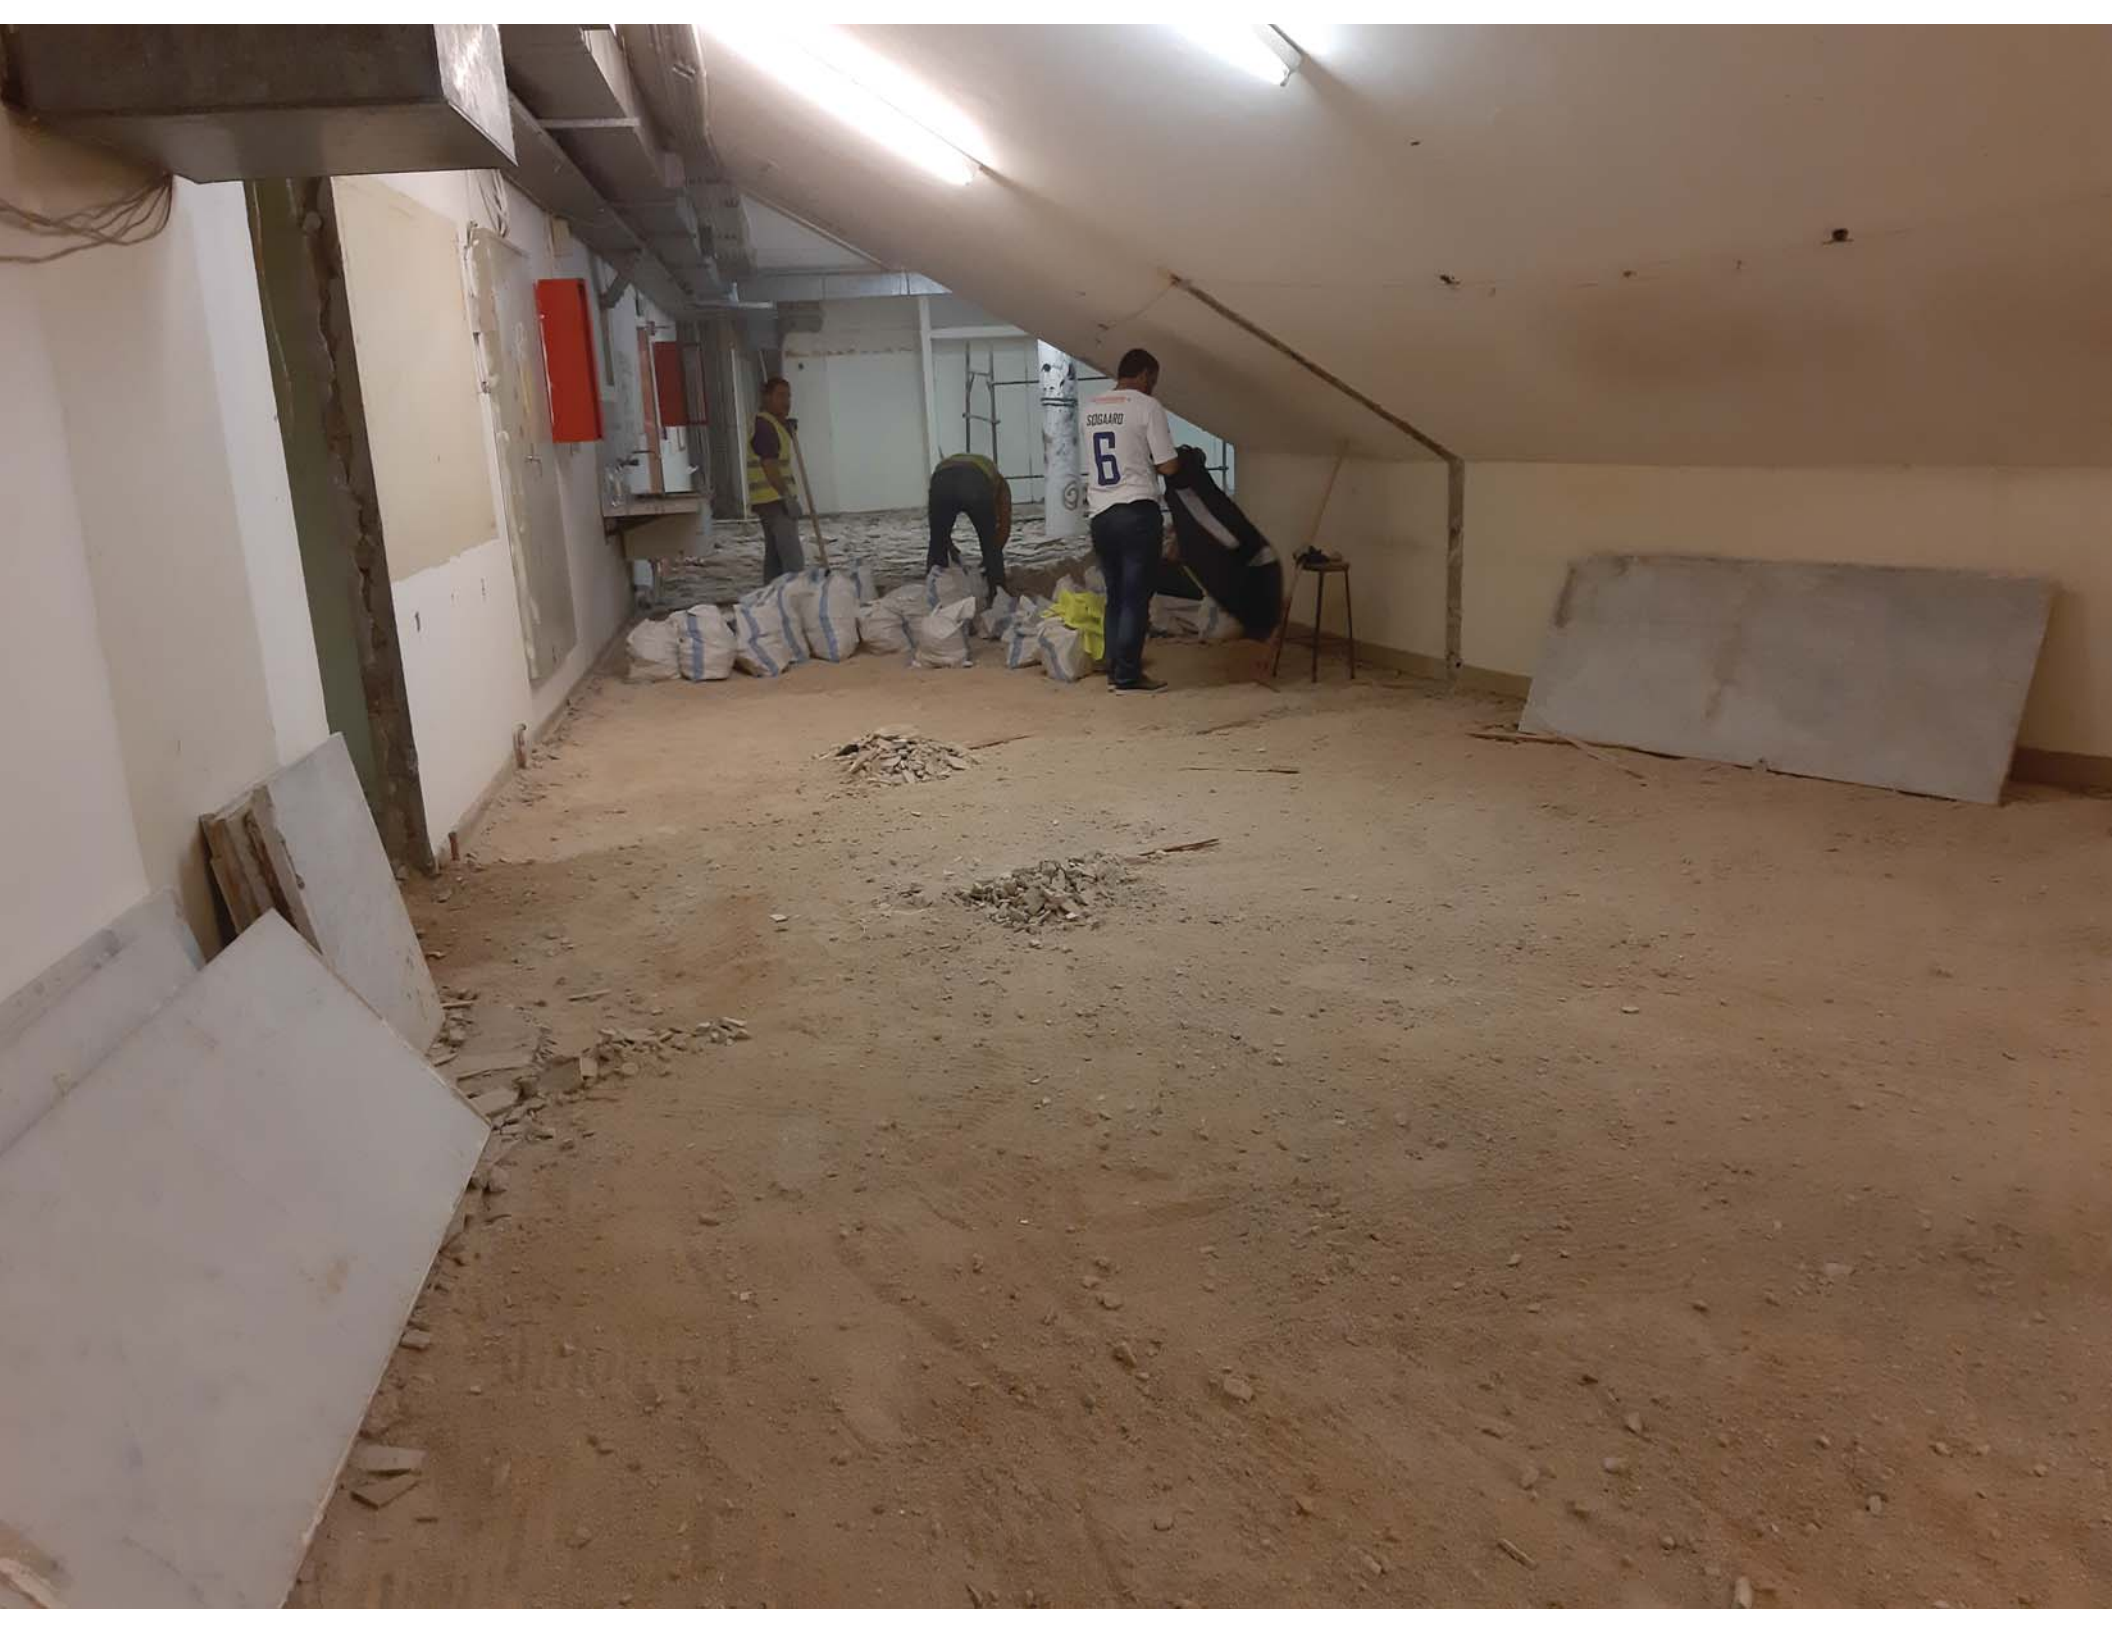

**WARNING:**  
Reflections in this  
mirror may be distorted  
by excessive heat or cold  
to cause eye injury.

NO S

FIRE ALARM  
PULL DOWN  
Simplicor

13

Hand-drawn graffiti on a white pillar, featuring a crown and a face.

Blue graffiti on a white wall that reads 'R4J'.