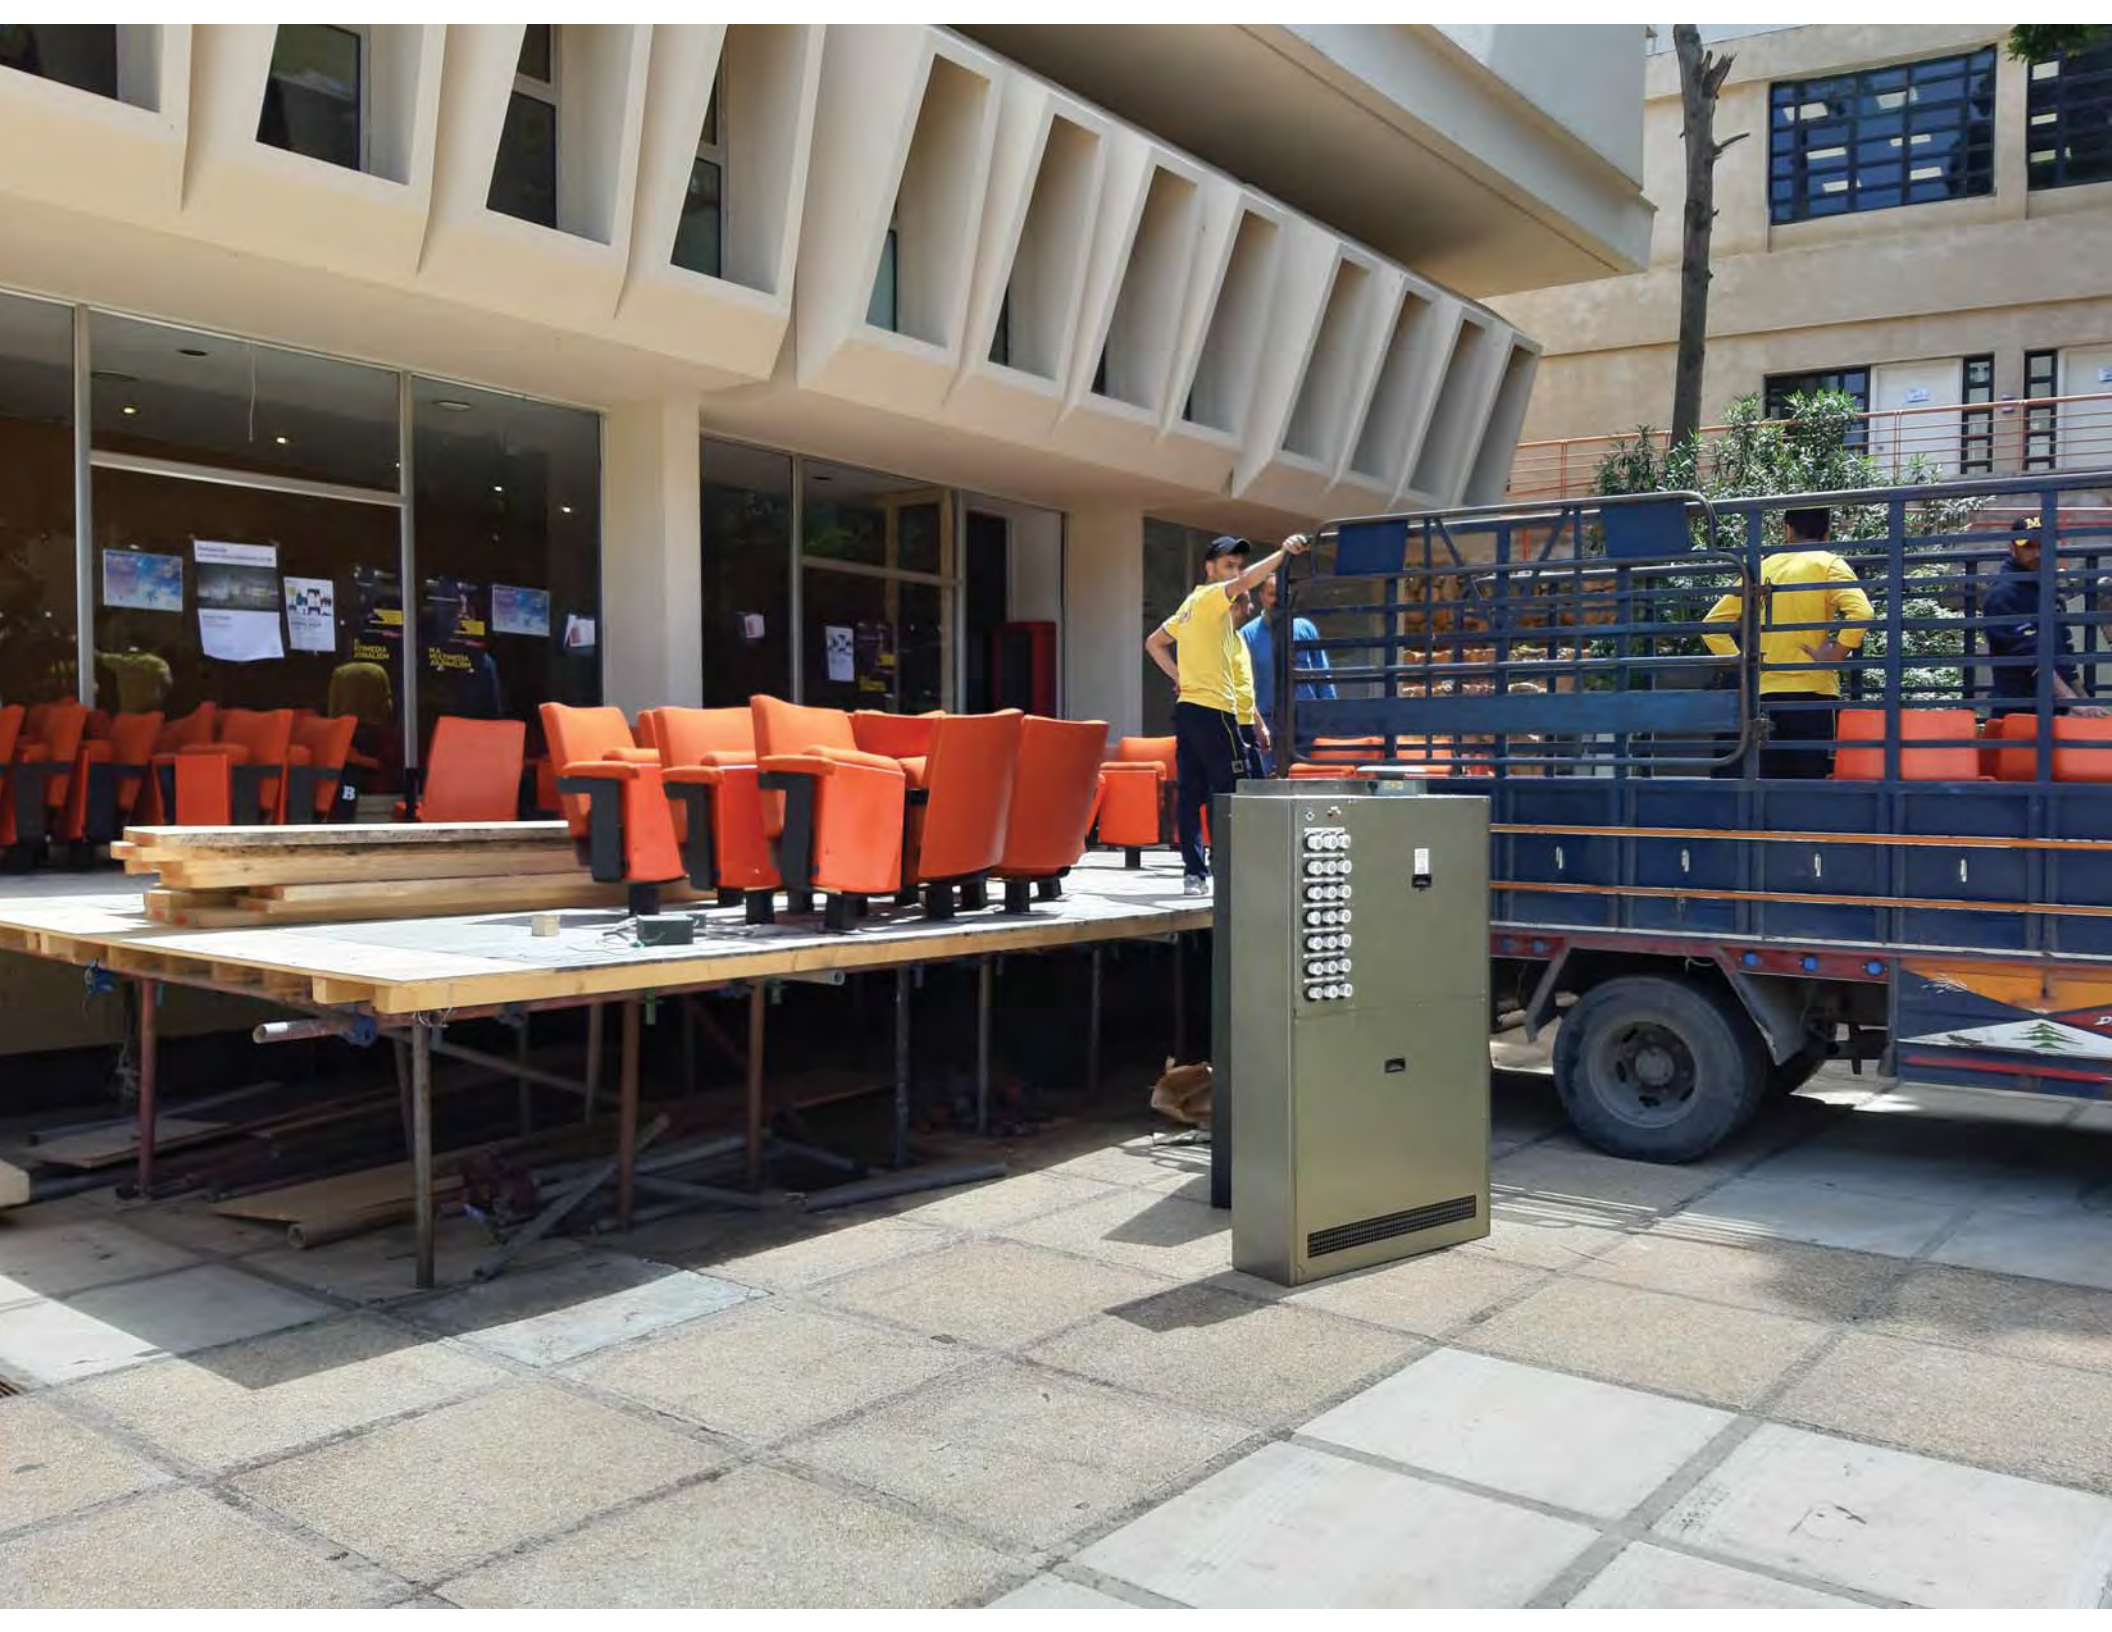

**WARNING:**  
Reflections in this  
mirror may be distorted  
by excessive heat or cold  
to cause eye injury.

NO S

FIRE ALARM  
PULL DOWN  
Simplicor

13

Hand-drawn graffiti on a white pillar, featuring a crown and a face.

Blue graffiti on a white wall that reads 'R4J'.